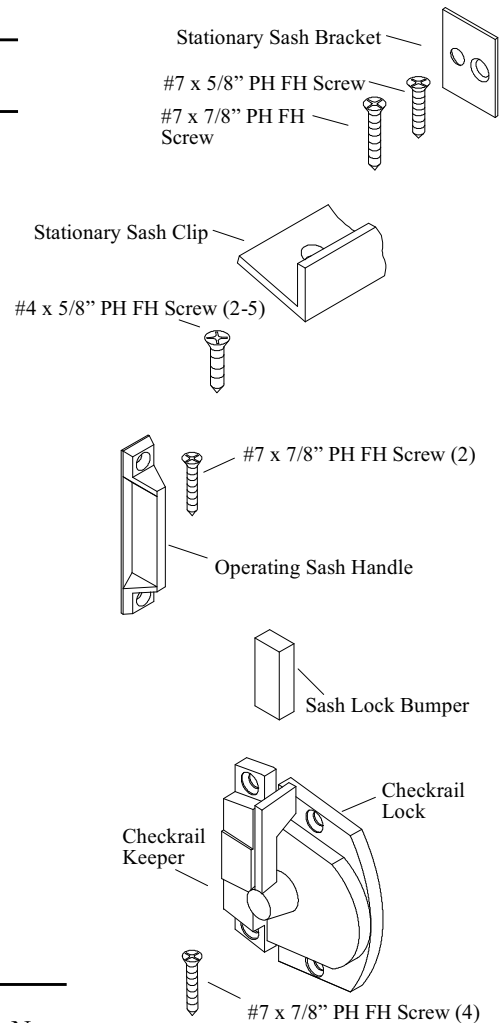

Tech Tip: Operating Sash size = Glass width + 2-11/16, Glass height + 2-1/8
 Stationary Sash size = Glass width + 2-7/16, Glass height + 2-7/8

Alum. Wood Horiz. Sliding Windows

Aluminum Wood Horizontal Sliding Windows Replacement Parts

Hardware/Miscellaneous

Items #20 - #50 Slider Hardware

Item No.	Description	Part No.
20	ASL Stationary Sash Bracket	014253
39	ASL 3-0 Stationary Sash Clip	013957
	ASL 4-0 Stationary Sash Clip	013958
	ASL 5-0 Stationary Sash Clip	013959
	ASL 6-0 Stationary Sash Clip	013960
	ASL 7-0 Stationary Sash Clip	014260
	ASL 8-0 Stationary Sash Clip	014261
44	ASL Operating Sash Handle - Gold Tone	013777
	ASL Operating Sash Handle - 03 Bronze	090942
	ASL Operating Sash Handle - White	019313
	ASL Operating Sash Handle - Bright Brass	031959
48	ASL Sash Lock Bumper	014735
49	ASL Checkrail Lock - Gold Tone	013474
	ASL Checkrail Lock - 03 Bronze	090940
	ASL Checkrail Lock - White	018987
	ASL Checkrail Lock - Bright Brass	031957
50	ASL Checkrail Keeper - Gold Tone	013329
	ASL Checkrail Keeper - 03 Bronze	090941
	ASL Checkrail Keeper - White	018988
	ASL Checkrail Keeper - Bright Brass	031958
	(3-6, 4-0, 5-0 Heights Require 2)	

Fastener Schedule

Description	Where Used	Qty.	Part No.
#7 x 5/8" PH FH Screw	Stationary sash bracket to side jamb.	1	014153
#7 x 7/8" PH FH Screw	Stationary sash bracket to sash.	1	011963
#7 x 1-1/4" PH FH Screw	Stationary sash top rail to head parting stop.	2	010684
#7 x 7/8" PH FH Screw	Sash handle to left stile.	2	011963
#7 x 7/8" PH FH Screw - White	Lock and keeper to checkrails.	4	019312
#7 x 7/8" PH FH Screw - Gold		4	011963
#4 x 5/8" PH FH Screw - White	Sash caps to left stile, inside checkrail		012306
#4 x 5/8" PH FH Screw - Bronze	and		013104
#4 x 5/8" PH FH Screw - Sand	Sash clip to sill.		013105
#4 x 5/8" PH FH Screw - Green		2-5	013134