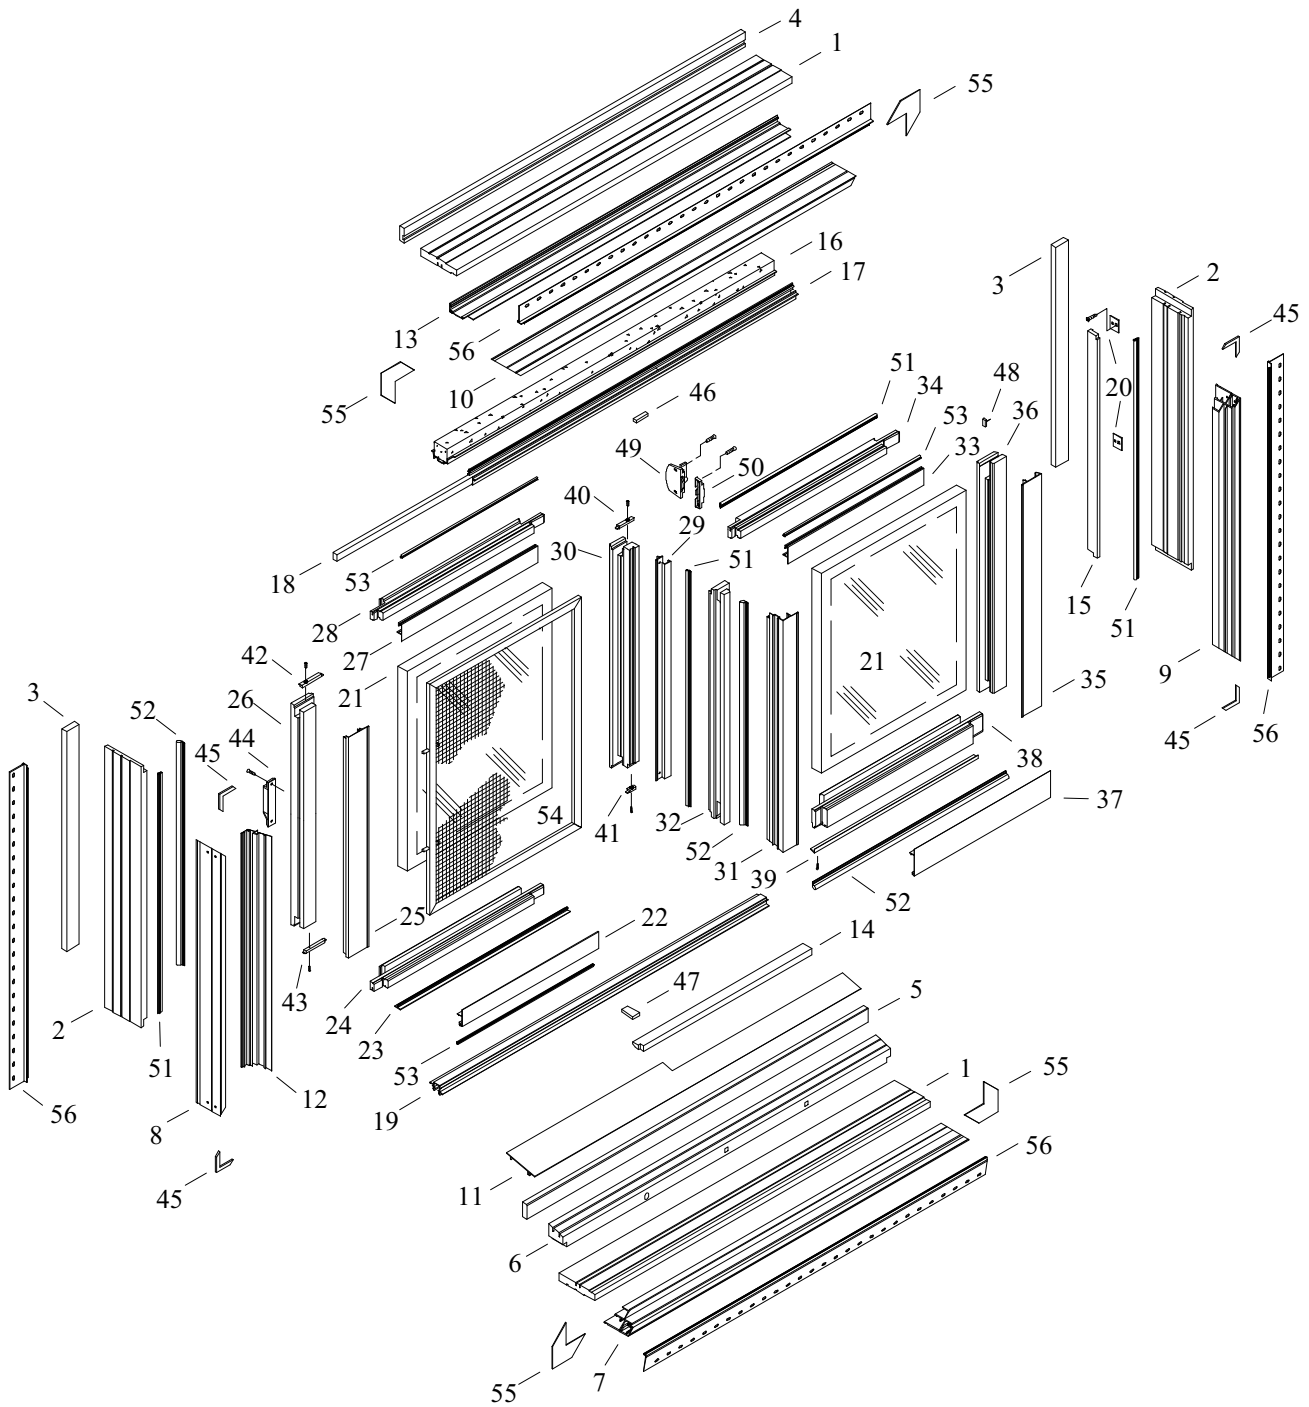

Table of Contents

Exploded View	102
Parts List	103 – 104
Liners, Stops and Tracks	104 – 105
Single Slider Sash Assembly	106
Insulating Sash	106
Low-E Sash	106
Low-E Climate Control Sash	106
Low-E Sun Blocker Sash	106
Low-E Super Sun Blocker Sash	106
Tri-Slider Sash Assembly	107 – 108
Insulating Sash	107
Low-E Sash	107
Low-E Climate Control Sash	107
Low-E Sun Blocker Sash	108
Low-E Super Sun Blocker Sash	108
Hardware/Miscellaneous	109 – 110
Slider Hardware	109
Fastener Schedule	109
Weatherstripping/Miscellaneous	110
Screens	111

Aluminum Wood Horizontal Sliding Windows Replacement Parts

Exploded View

Alum. Wood Horiz.
Sliding Windows

Aluminum Wood Horizontal Sliding Windows Replacement Parts

Parts List

Item No.	Description
1.	Head and Sill Jamb
2.	Side Jamb
3.	Side Inside Liner
4.	Head Inside Liner
5.	Sill Inside Liner
6.	Sill Filler
7.	Sill Aluminum Extrusion
8.	Left Side Jamb Aluminum Extrusion
9.	Right Side Jamb Aluminum Extrusion
10.	Head Jamb Aluminum Extrusion
11.	Aluminum Sill Plate
12.	Aluminum Side Filler
13.	Aluminum Head Filler
14.	Stationary Sill Parting Stop
15.	Stationary Sash Side Stop
16.	Vinyl Head Track and Foam
17.	Vinyl Head Parting Stop
18.	Head Parting Stop Filler
19.	Vinyl Sill Track
20.	Stationary Sash Bracket
21.	3/4" Insulating Glass
22.	Operating Sash Bottom Rail Aluminum Cover
23.	Operating Sash Track Slide
24.	Operating Sash Bottom Rail
25.	Operating Sash Left Stile Aluminum Cover
26.	Operating Sash Left Stile
27.	Operating Sash Top Rail Aluminum Cover
28.	Operating Sash Top Rail
29.	Inside Checkrail Aluminum Cover
30.	Inside Checkrail
31.	Outside Checkrail Aluminum Cover
32.	Outside Checkrail
33.	Stationary Sash Top Rail Aluminum Cover
34.	Stationary Sash Top Rail
35.	Stationary Sash Right Stile Aluminum Cover
36.	Stationary Sash Right Stile
37.	Stationary Sash Bottom Rail Cover
38.	Stationary Sash Bottom Rail
39.	Stationary Sash Clip
40.	Right Top Sash Cap
41.	Right Bottom Sash Cap
42.	Left Top Sash Cap
43.	Left Bottom Sash Cap